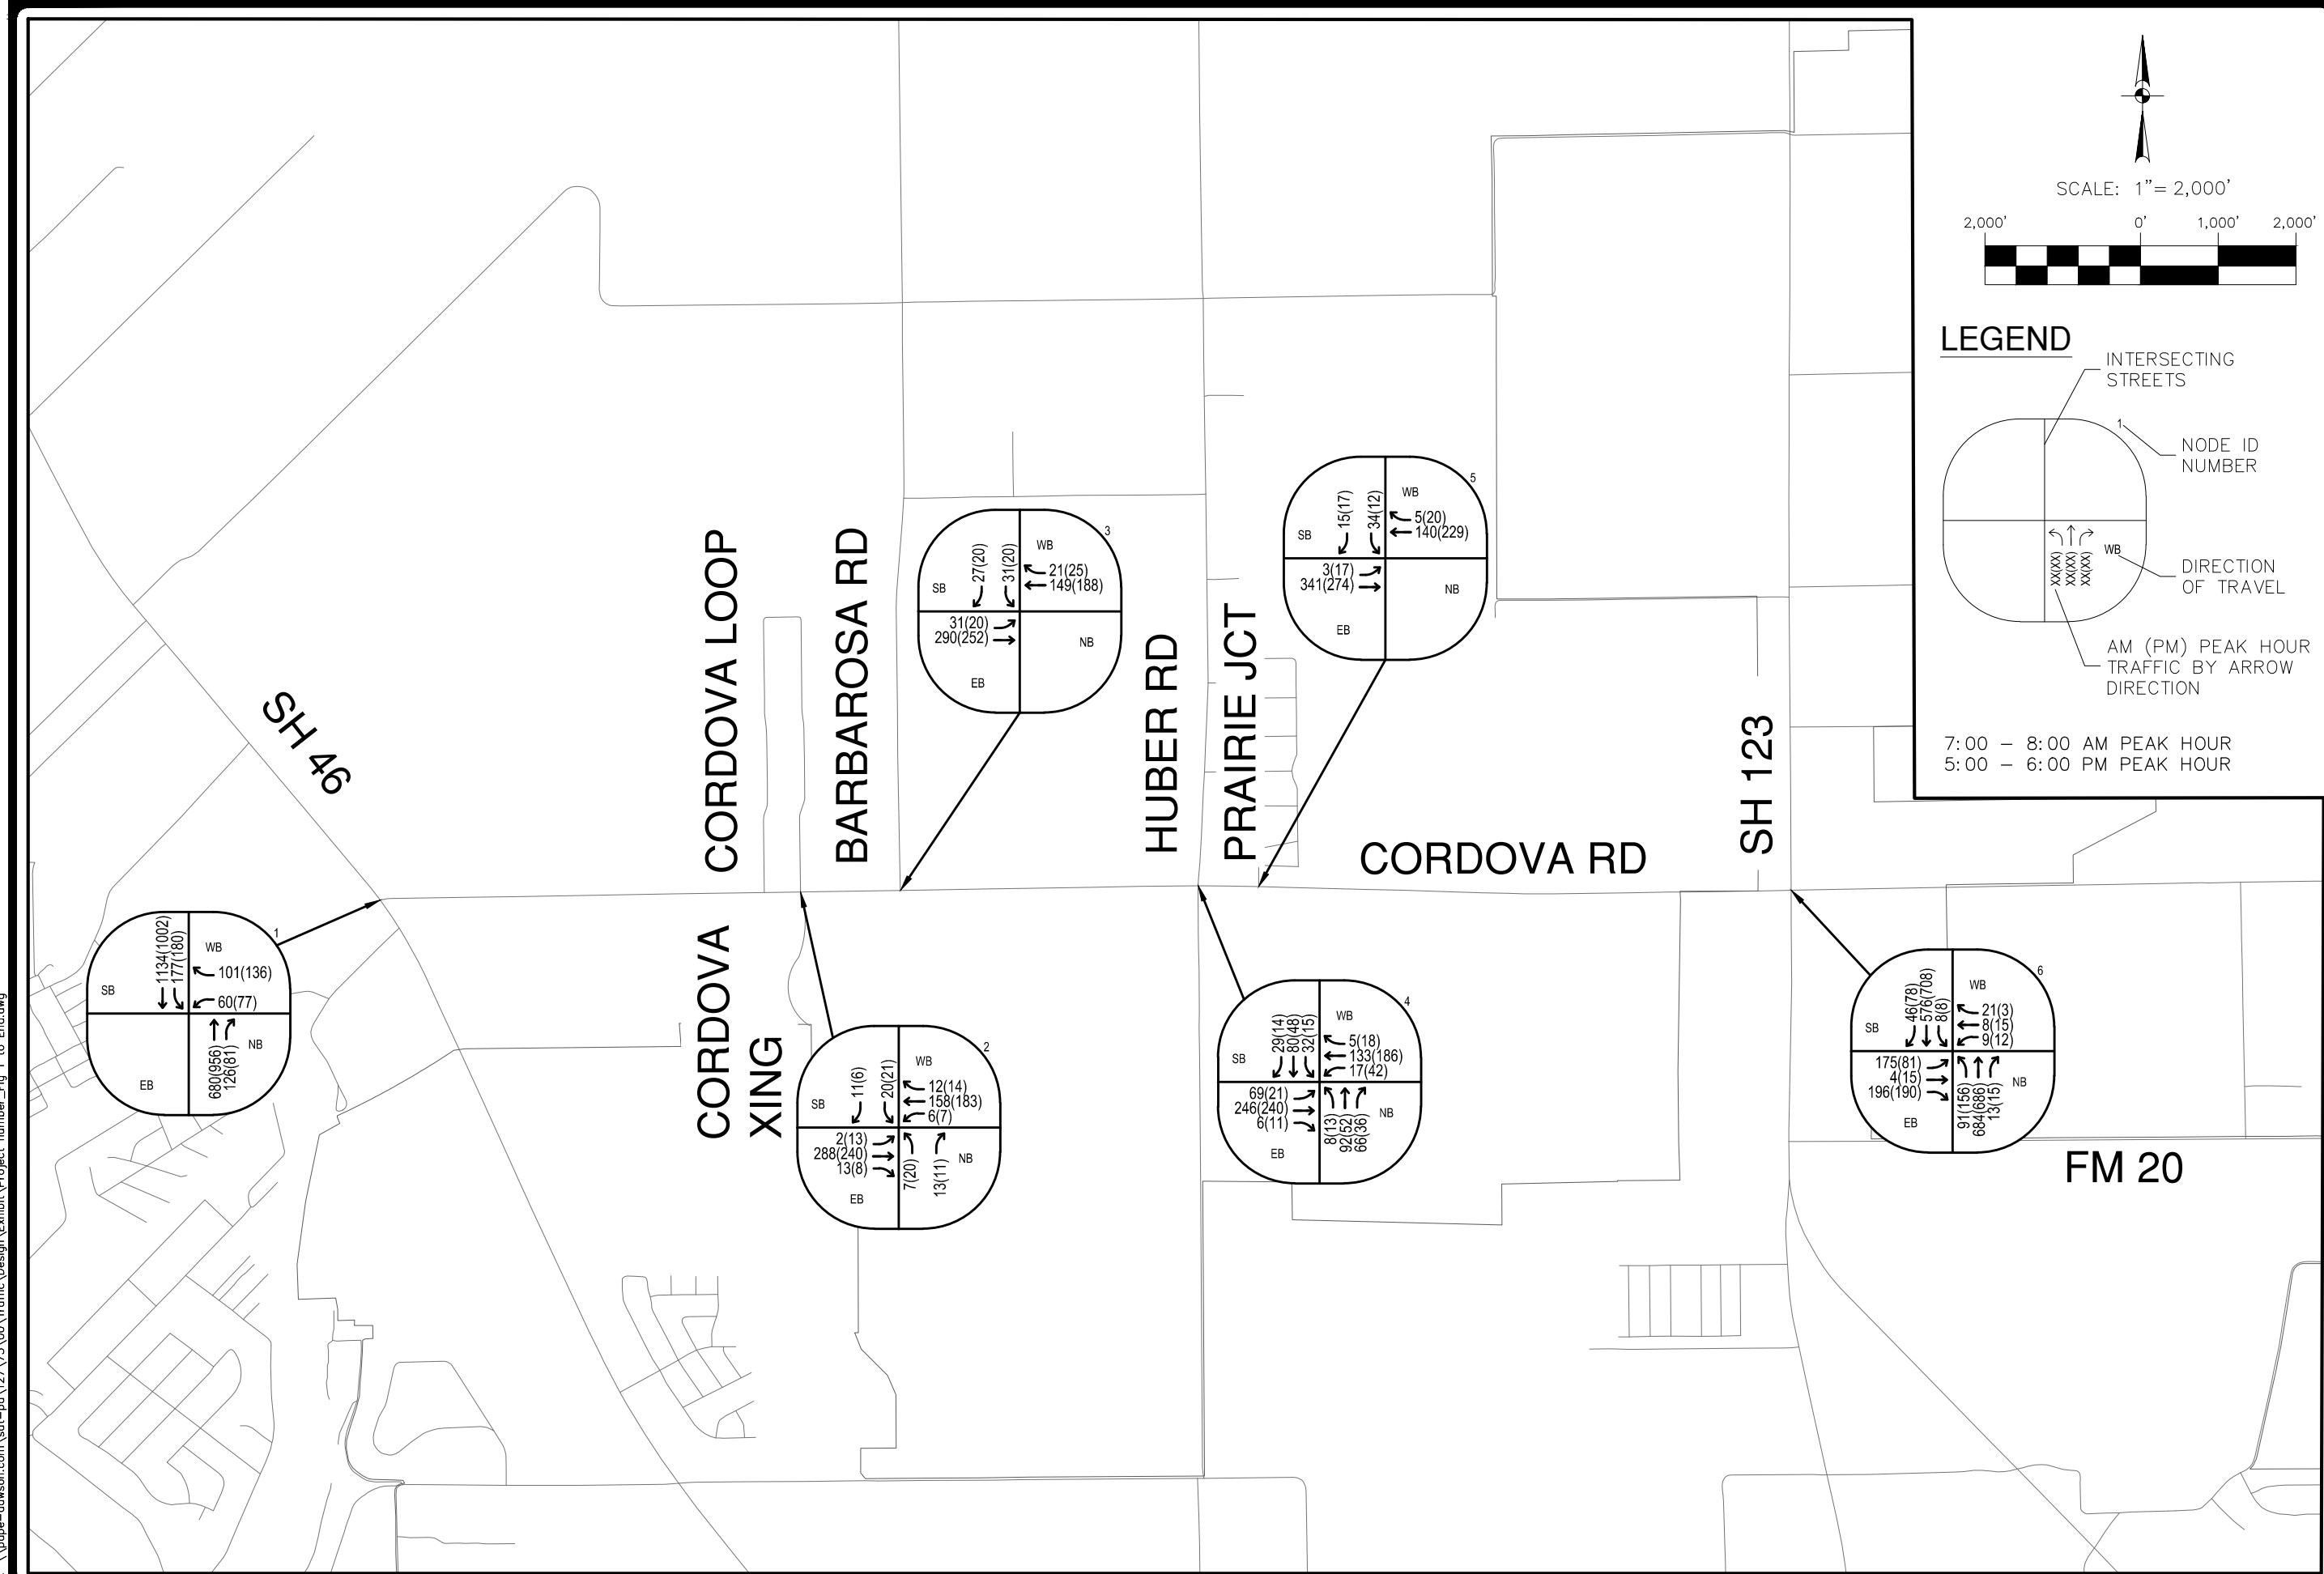

SCALE: 1" = 2,000'

LEGEND

INTERSECTING STREETS

NODE ID NUMBER

DIRECTION OF TRAVEL

AM (PM) PEAK HOUR TRAFFIC BY ARROW DIRECTION

7:00 - 8:00 AM PEAK HOUR
5:00 - 6:00 PM PEAK HOUR

CORDOVA ROAD TRAFFIC STUDY

CITY OF SEGUIN, TEXAS

FIGURE 3: EXISTING TRAFFIC COUNTS - ADJUSTED (2022)