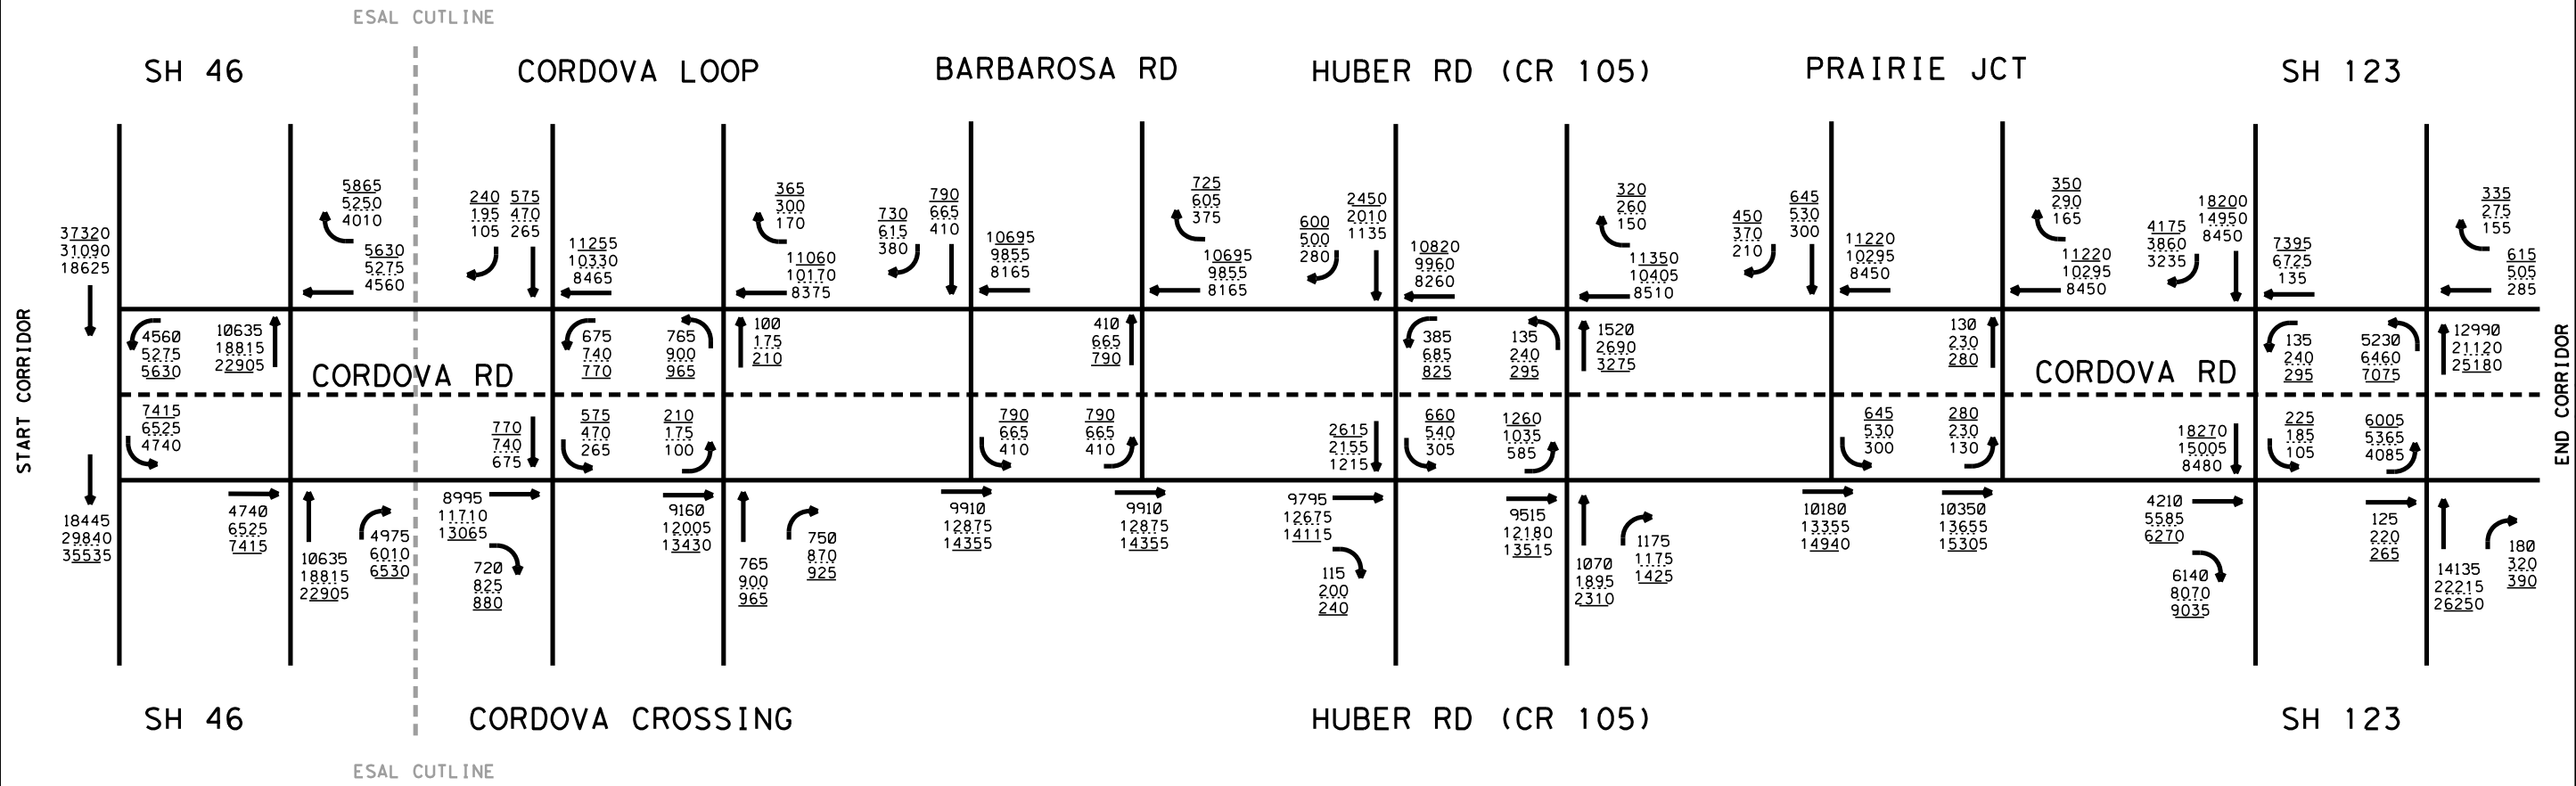

NOT TO SCALE

REVISIONS:

CORDOVA RD FROM SH 46 TO SH 123
CSJ: 0000-00-0000
ANTICIPATED AVERAGE DAILY TRAFFIC VOLUMES
GUADALUPE COUNTY, TX
NO-BUILD CONDITIONS

LEGEND

XXX-2028	ADT
XXX-2048	ADT
XXX-2058	ADT

JOB NO. 12775-00
DATE SEP 2023
DESIGNER RS
CHECKED JWC DRAWN RS
SHEET 1 OF 1