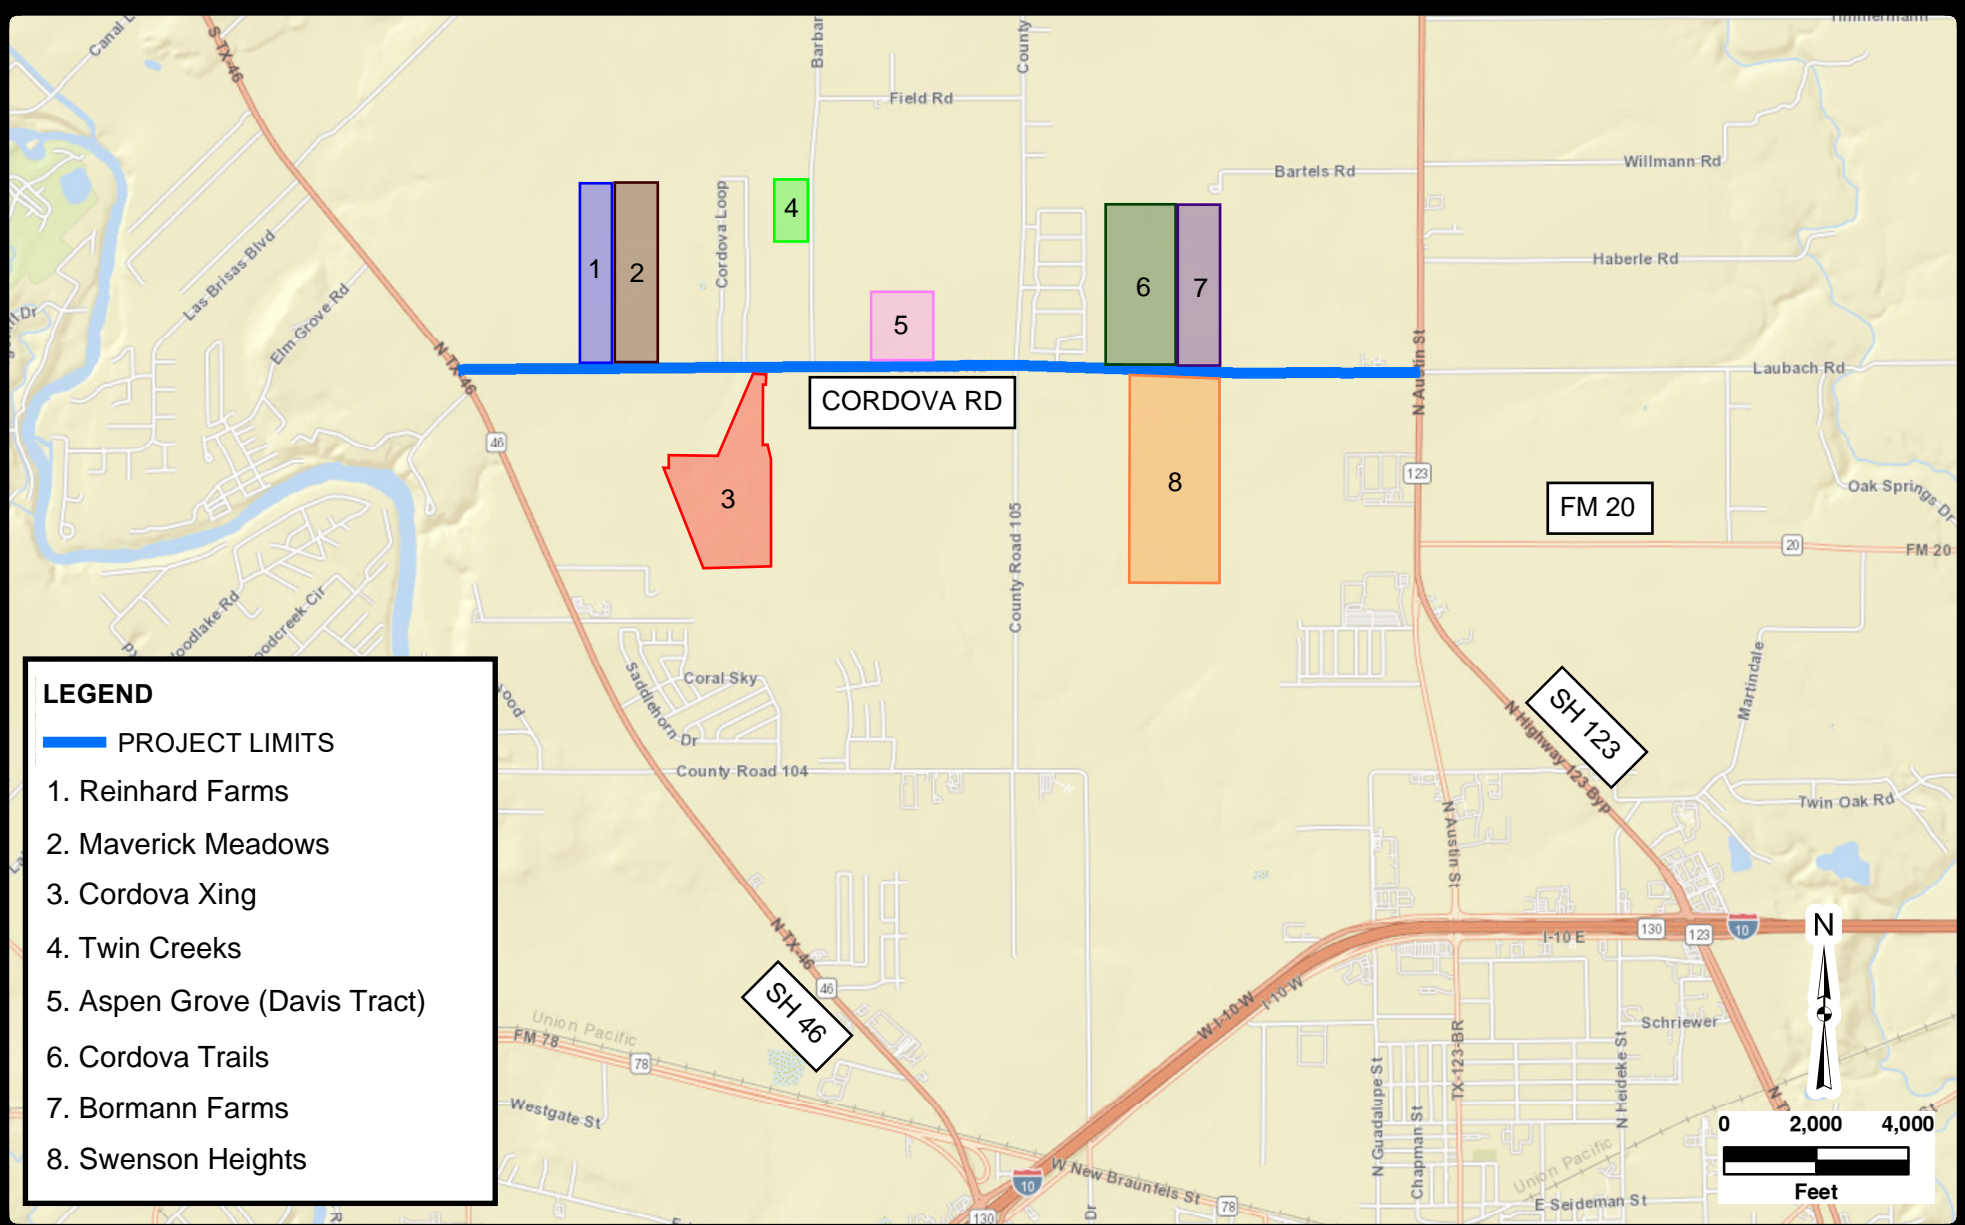

JOB NO.	12775-00
DATE	Nov 2022
DESIGNER	HA
CHECKED	JC DRAWN HS
SHEET	1.0

CORDOVA ROAD TRAFFIC PROJECTIONS

CITY OF SEGUIN, TEXAS

FIGURE 6: PROPOSED DEVELOPMENTS

PAPE-DAWSON ENGINEERS

2000 NW LOOP 410 | SAN ANTONIO, TX 78213 | 210.375.9000
TEXAS ENGINEERING FIRM #470 | TEXAS SURVEYING FIRM #10028800