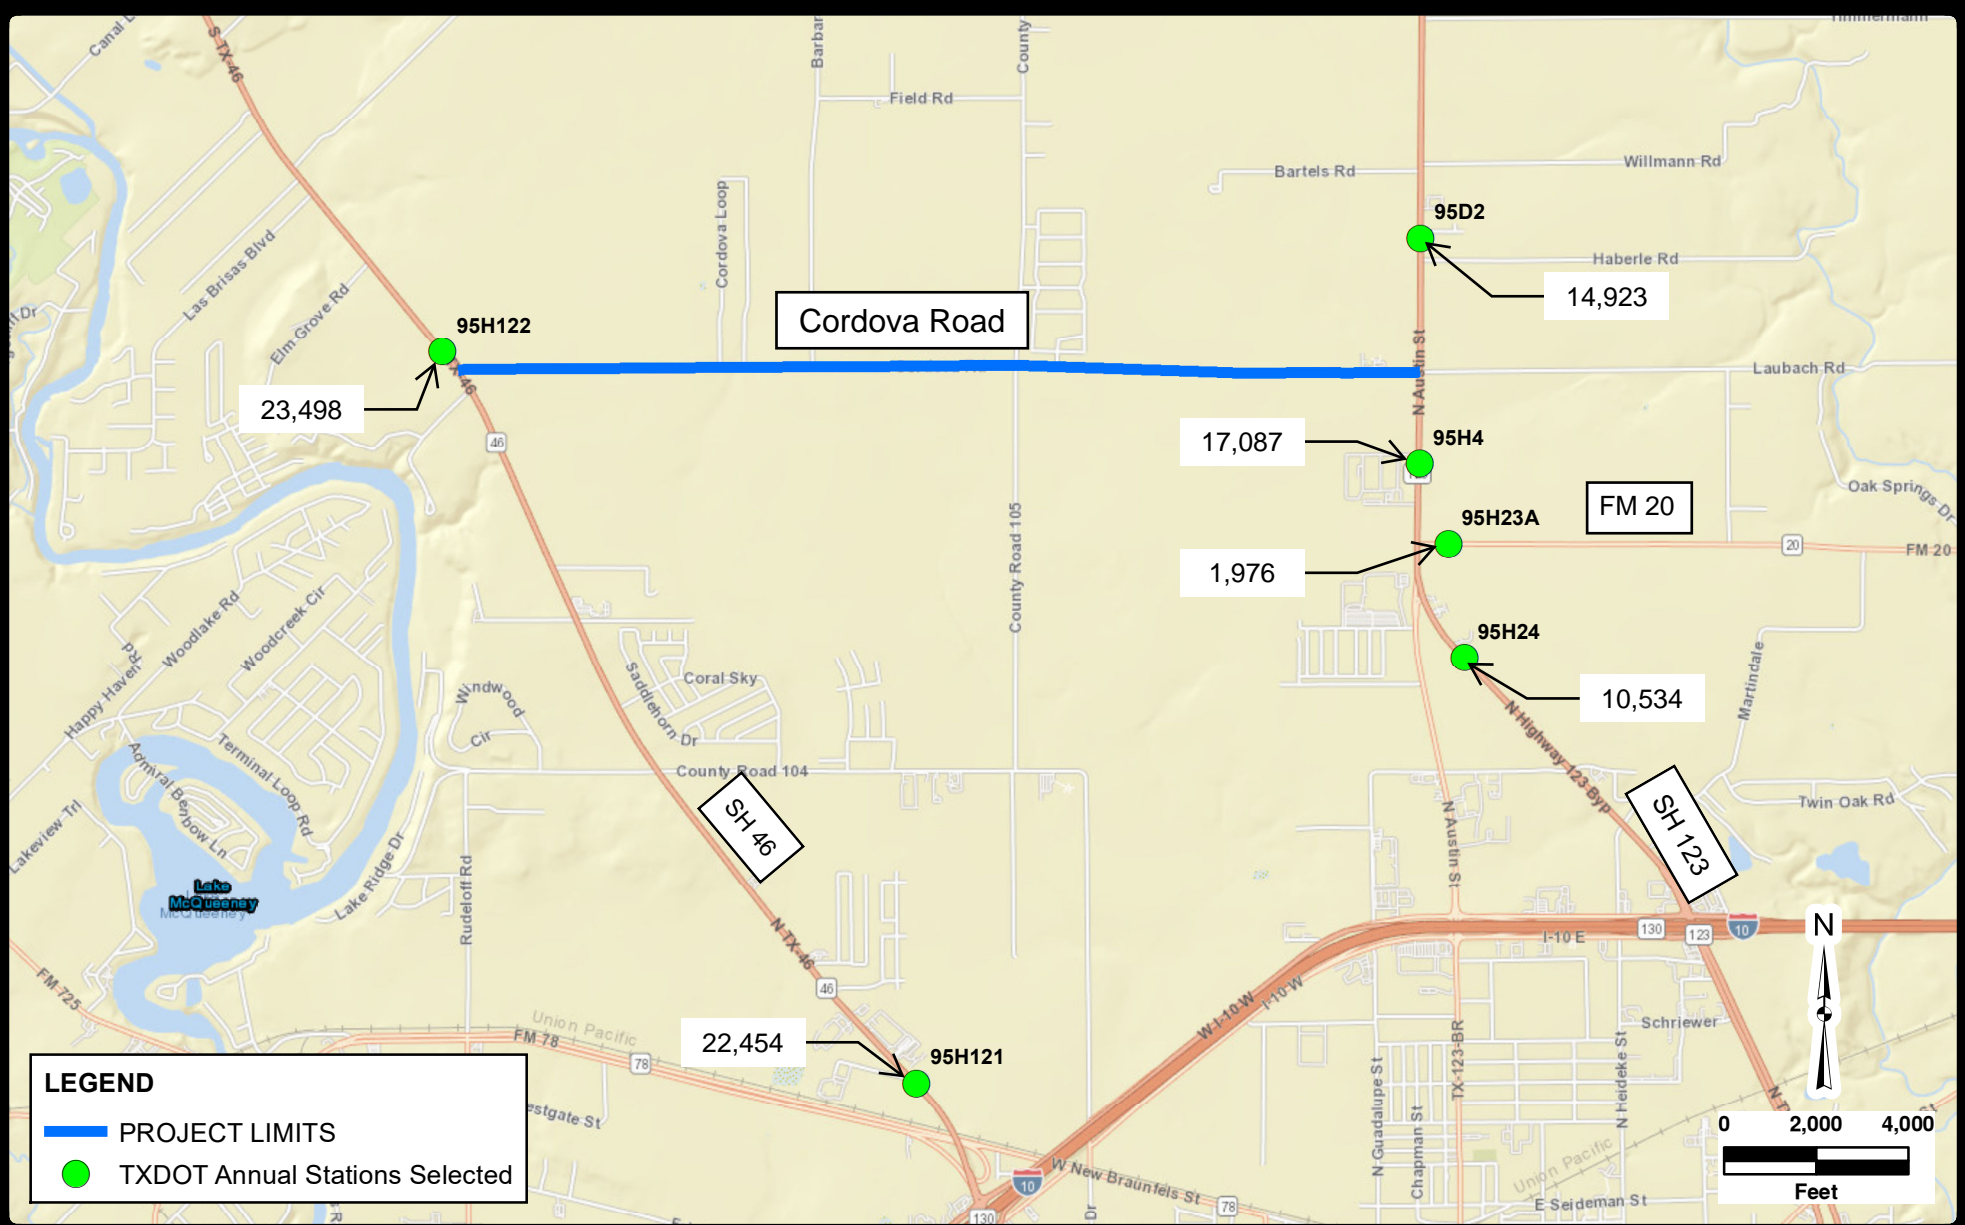

Date: Nov 29, 2022, 6:00:12 PM User: Nehah
File: P:\12775001\TMC\GIS\MAX\CORDOVA RD Exhibit.mxd
AERIAL IMAGERY PROVIDED BY GOOGLE © UNLESS OTHERWISE NOTED. Imagery © 2022. CAPCOG Digital Globe, Texas Cartography Program, USDA Farm Service Agency.

LEGEND

- █ PROJECT LIMITS
- TXDOT Annual Stations Selected

JOB NO.	12775-00
DATE	Dec 2022
DESIGNER	HA
CHECKED	JC DRAWN HS
SHEET	1.0

CORDOVA ROAD TRAFFIC PROJECTIONS

CITY OF SEGUIN, TEXAS

FIGURE 4: TXDOT COUNT LOCATION & 2021 AADTs

PAPE-DAWSON ENGINEERS

2000 NW LOOP 410 | SAN ANTONIO, TX 78213 | 210.375.9000
TEXAS ENGINEERING FIRM #470 | TEXAS SURVEYING FIRM #10028800