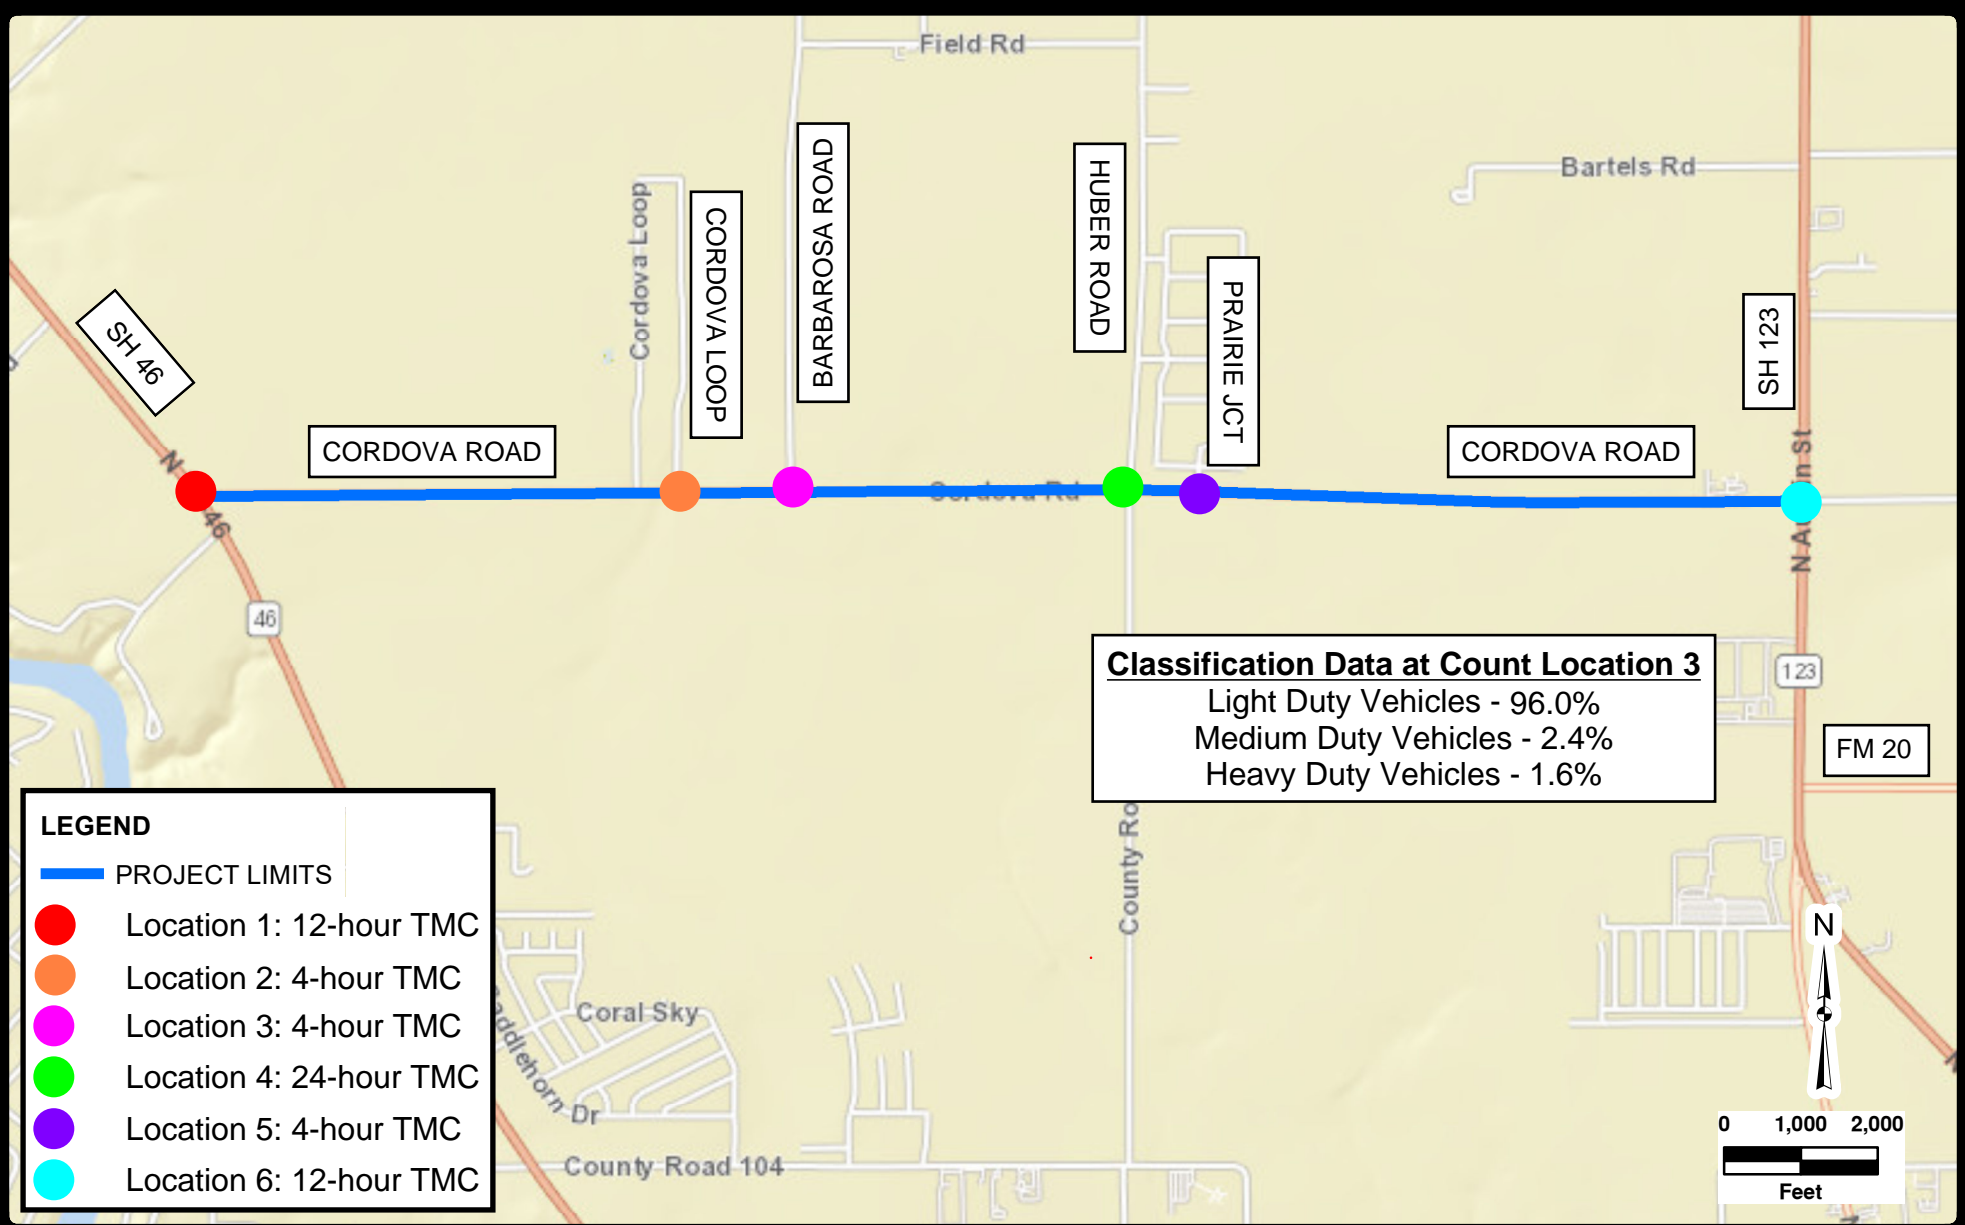

Classification Data at Count Location 3
Light Duty Vehicles - 96.0%
Medium Duty Vehicles - 2.4%
Heavy Duty Vehicles - 1.6%

LEGEND

- PROJECT LIMITS
- Location 1: 12-hour TMC
- Location 2: 4-hour TMC
- Location 3: 4-hour TMC
- Location 4: 24-hour TMC
- Location 5: 4-hour TMC
- Location 6: 12-hour TMC

JOB NO.	12775-00
DATE	Dec 2022
DESIGNER	HA
CHECKED	JC DRAWN HS
SHEET	1.0

CORDOVA ROAD TRAFFIC PROJECTIONS
CITY OF SEGUIN, TEXAS
FIGURE 2: TURNING MOVEMENT COUNT (TMC) LOCATIONS

PAPE-DAWSON ENGINEERS
2000 NW LOOP 410 | SAN ANTONIO, TX 78213 | 210.375.9000
TEXAS ENGINEERING FIRM #470 | TEXAS SURVEYING FIRM #10028800