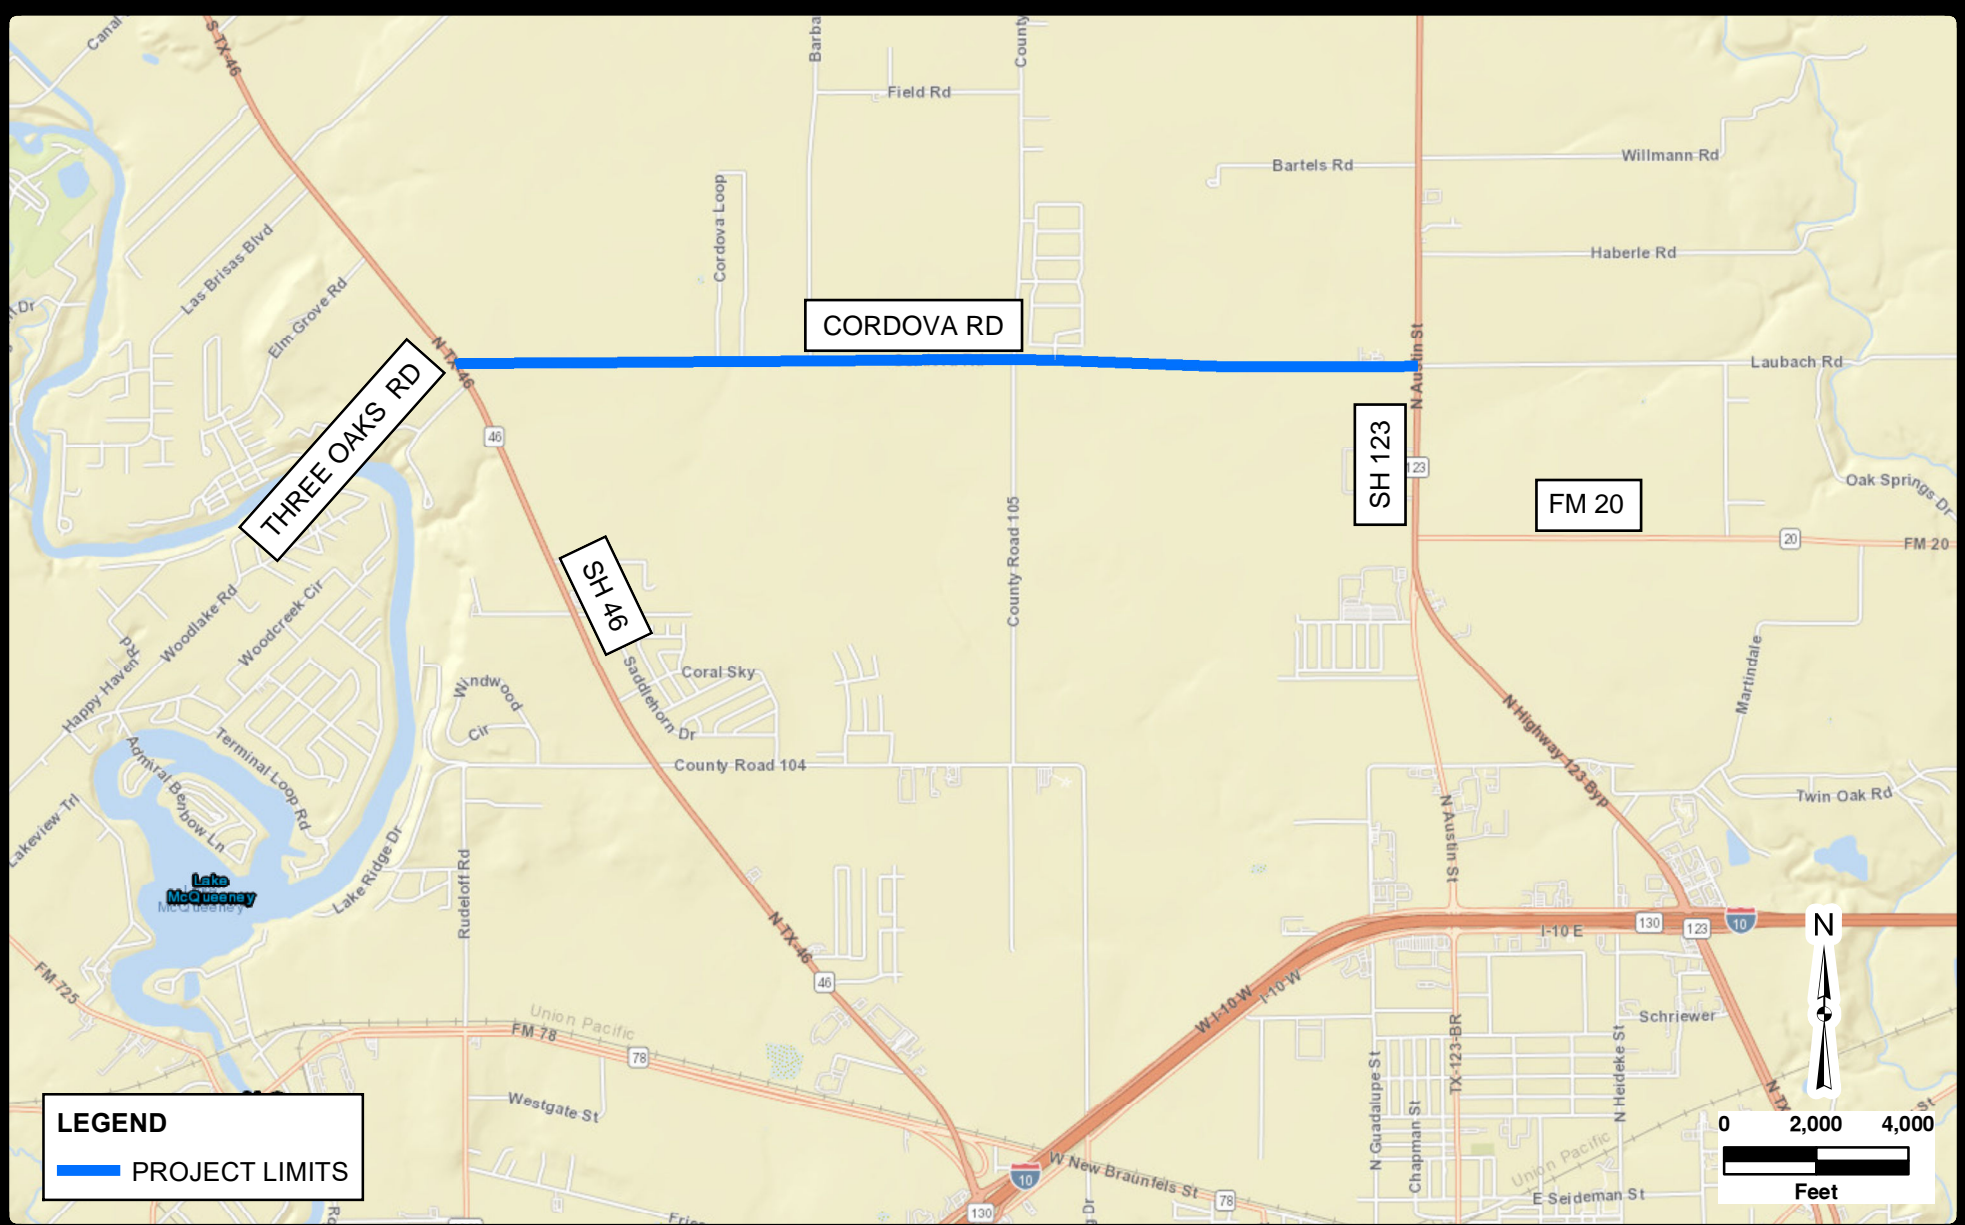

DATE: May 22, 2022, 3:25:02 PM User: Nehah
FILE: P:\12775000\TMC\GIS\MAX\CORDOVA RD EXHIB1.mxd
AERIAL IMAGERY PROVIDED BY GOOGLE © UNLESS OTHERWISE NOTED. Imagery © 2022. CAPCOG Digital Globe, Texas Cartography Program, USDA Farm Service Agency.

JOB NO.	12775-00
DATE	Dec 2022
DESIGNER	HA
CHECKED	JC DRAWN HS
SHEET	1.0

CORDOVA ROAD TRAFFIC PROJECTIONS

CITY OF SEGUIN, TEXAS

FIGURE 1: PROJECT LIMITS

2000 NW LOOP 410 | SAN ANTONIO, TX 78213 | 210.375.9000
TEXAS ENGINEERING FIRM #470 | TEXAS SURVEYING FIRM #10028800